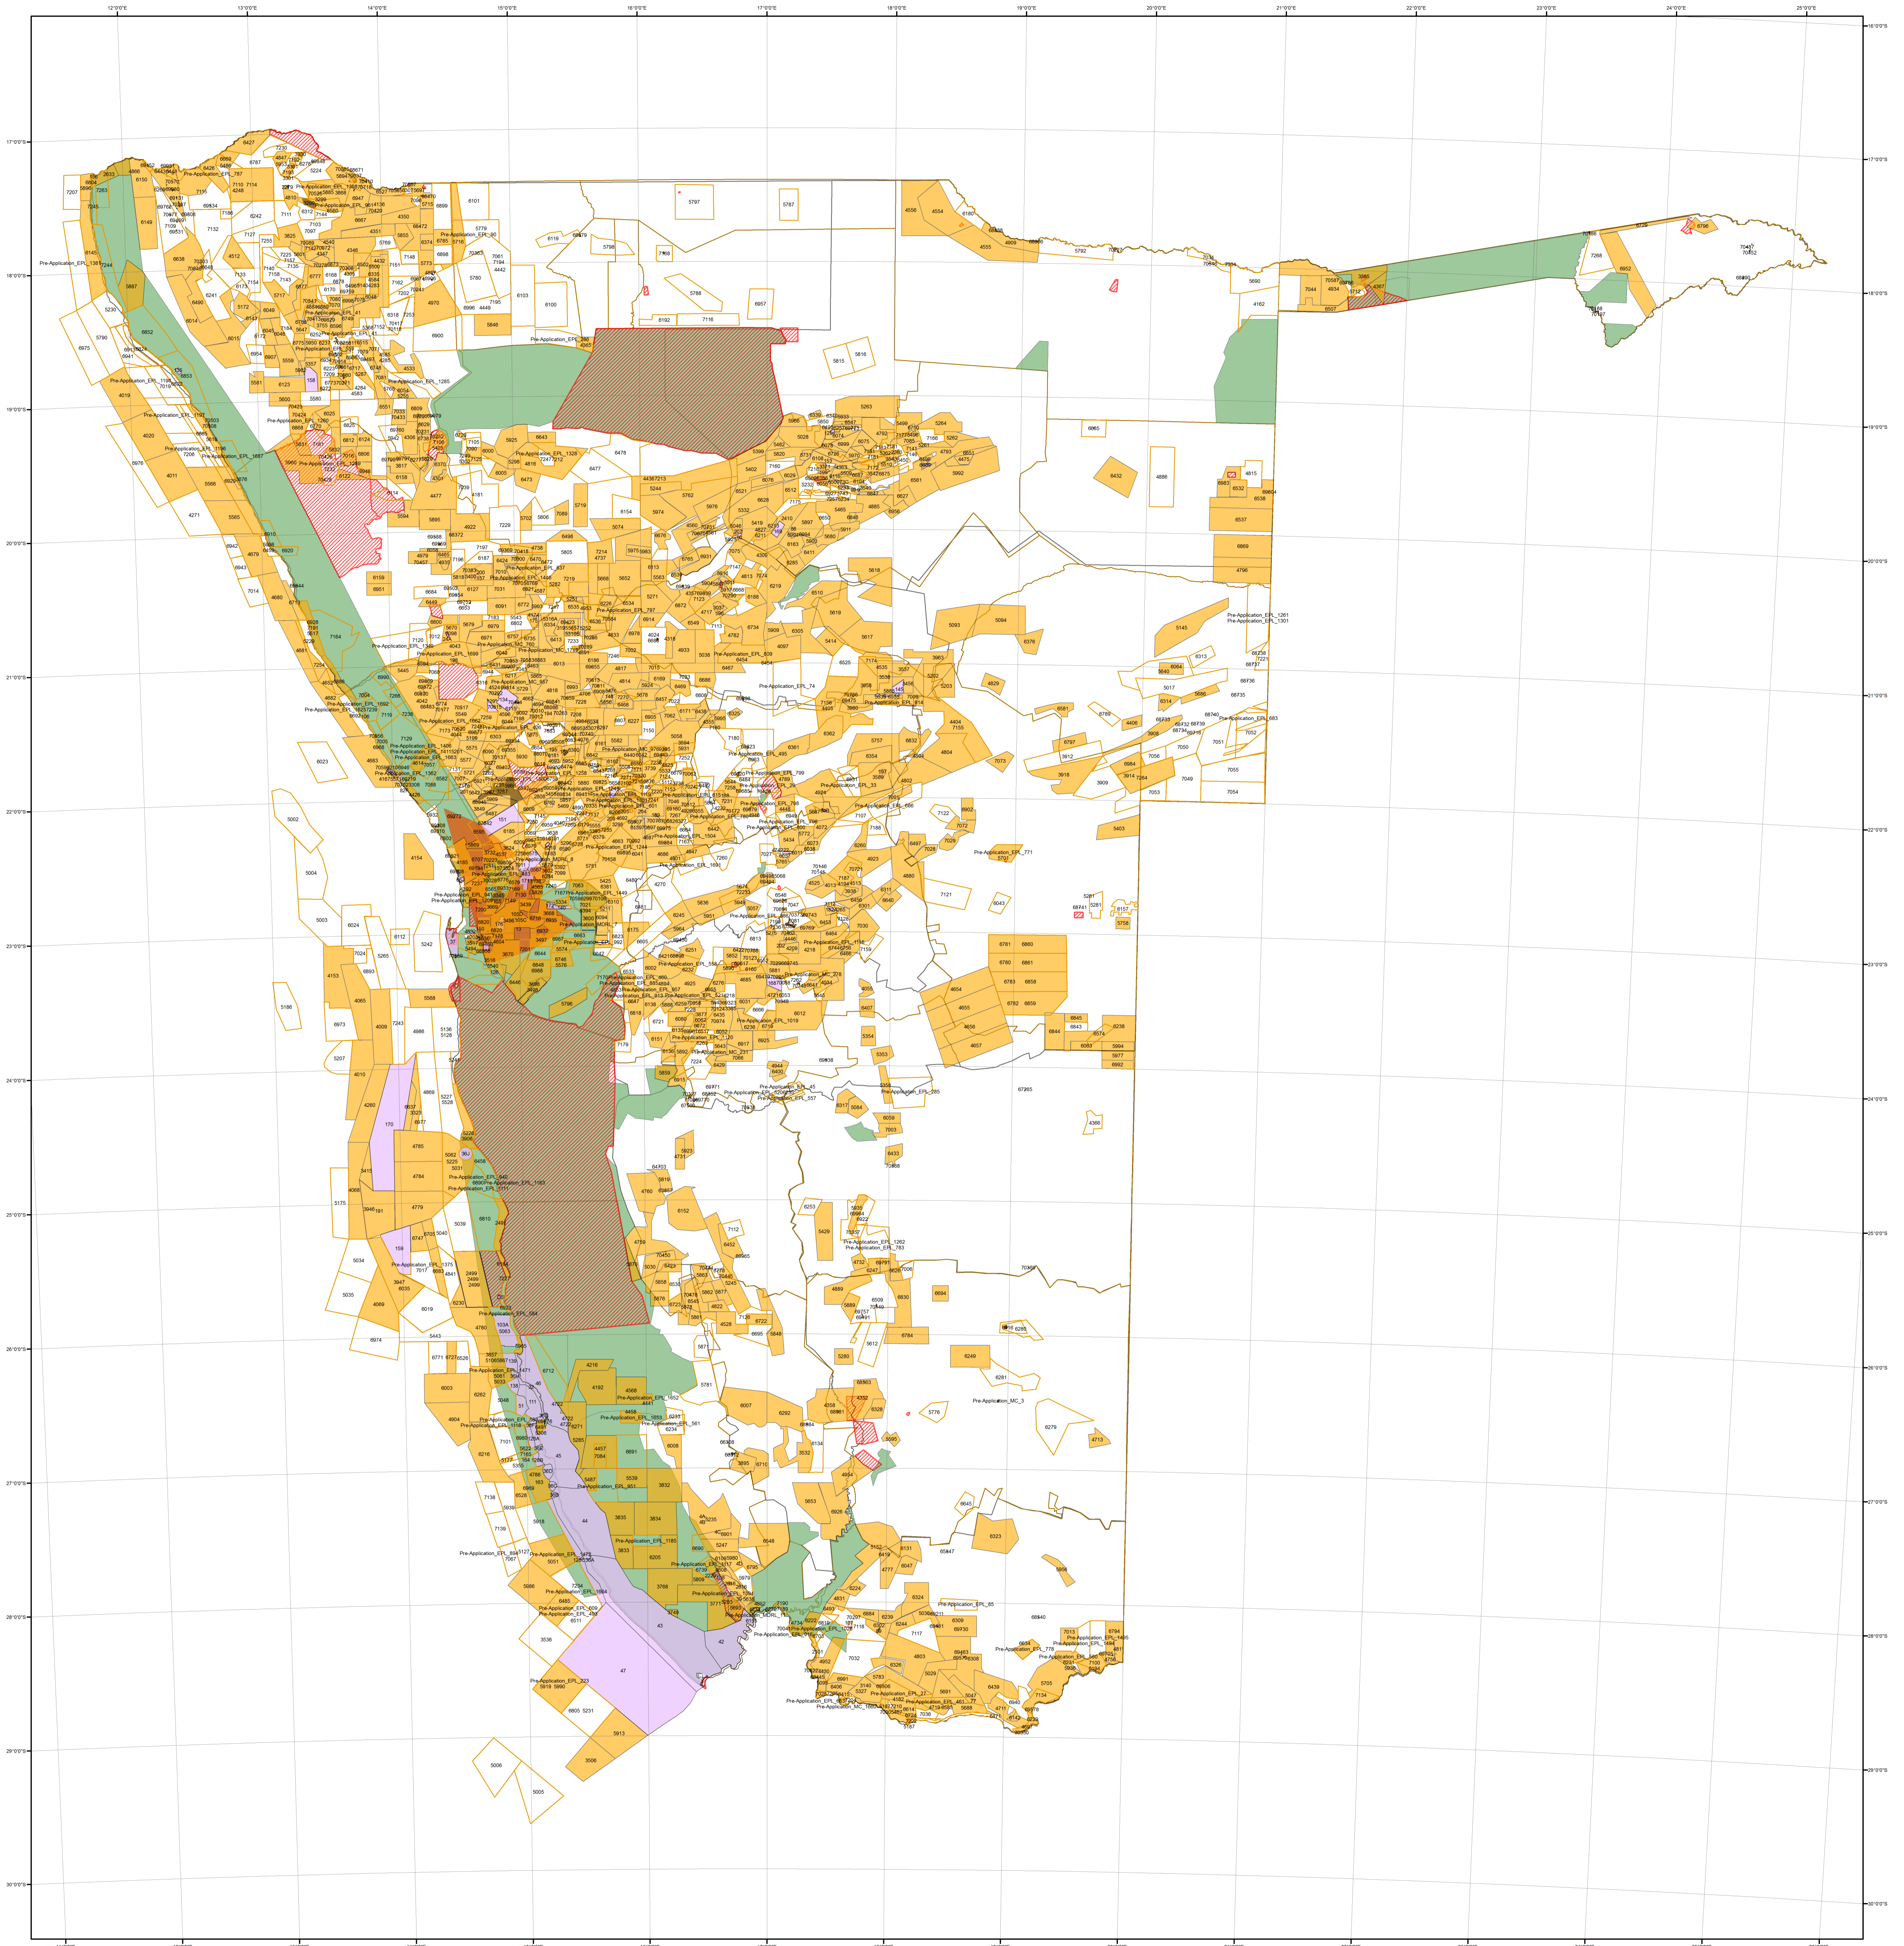

Current Namibian Licences (Ministry of Mines and Energy)

Date: 03/08/2018

Legend

	EPL - Application		ERL - Application		Withdrawn Area
	EPL - Active		ERL - Active		Environmentally Sensitive Areas
	ML - Application		RL - Application		District
	ML - Active		RL - Active		Region
	MC - Application		MDRL - Application		Division
	MC - Active		MDRL - Active		

1:2,000,000

Projection: Albers Conic Equal Area
 Spheroid: Bessel 1841
 Central Meridian: 17 Deg. E
 Grid: Geographic Coordinates (Degrees)